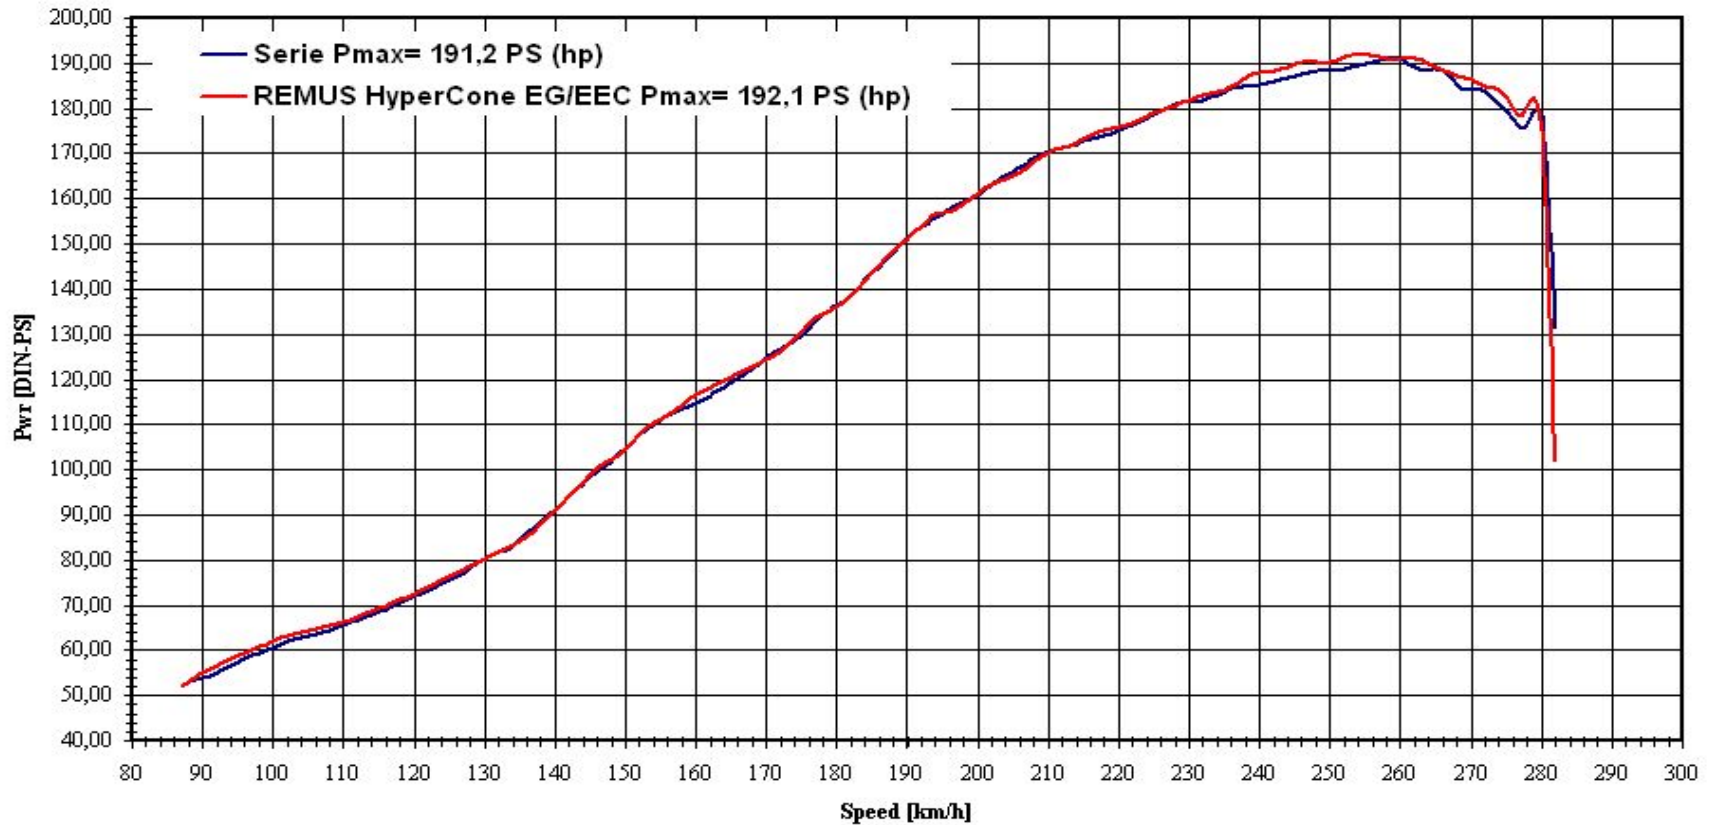

BMW S 1000 RR Mod.09

REMUS Innovation GmbH
Dr.-Niederdorfer-Straße 25, A-8572 Bärnbach
phone/Tel: 0043 (0)3142 / 69 00 - 0
fax/Fax: 0043 (0)3142 / 69 00 - 291
office@remus.at, www.remus.eu